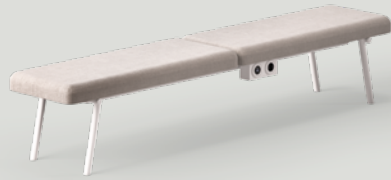

DV821- KNOT PANCA
DV821- KNOT BENCH

LEGENDA
LEGEND

M Melaminico
Melamine

T Tessuto
Fabric

MT Metallo
Metal

* Non in pronta consegna
* Not in prompt delivery