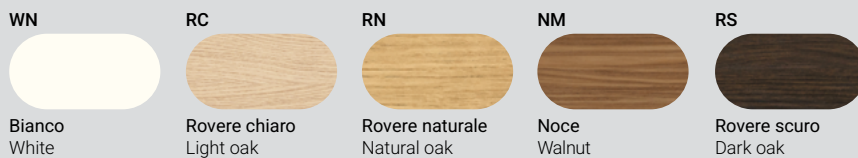

M Gambe pannellate sp. 38 mm
Pannelled legs th. 38 mm