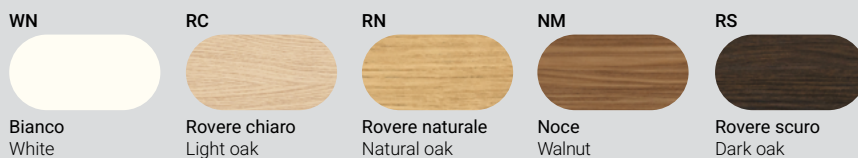

M Gambe pannellate sp. 38 mm
Pannelled legs th. 38 mm

MT Colonne per regolazione in altezza da 64.5 a 130 cm
Columns for height adjustment from 64.5 to 130 cm

Mobile di servizio Service cabinet

M Scocca in melaminico sp. 25/38 mm - Ripiani in melaminico sp. 25 mm
Th. 25/38 mm melamine structure - th. 25 mm melamine shelves