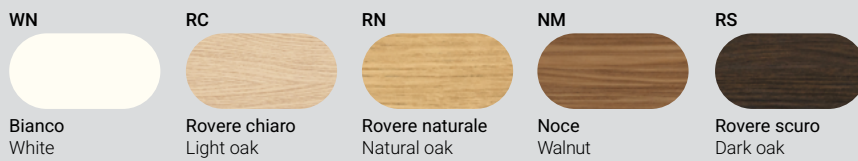

Finiture Finishes

Scrivania - Tavoli riunione Desk - Meeting tables

M Piano operatore sp. 38 mm - Modesty panel sp. 25 mm
User-side worktop th. 38 mm - Modesty panel th. 25 mm

M Piano visitatore
Visitor-side worktop